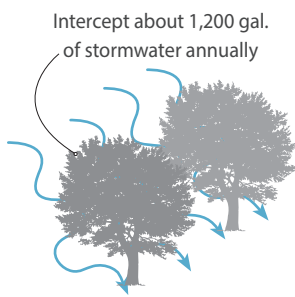

What Are the Benefits of My Ash Tree?

The environmental and economic value of trees is well documented. Mature ash trees provide a significant amount of valuable tree canopy in our community. For example, an average ash tree in Lakeville will:

» **Reduce** storm flooding & keep **pollution** from rivers and lakes.