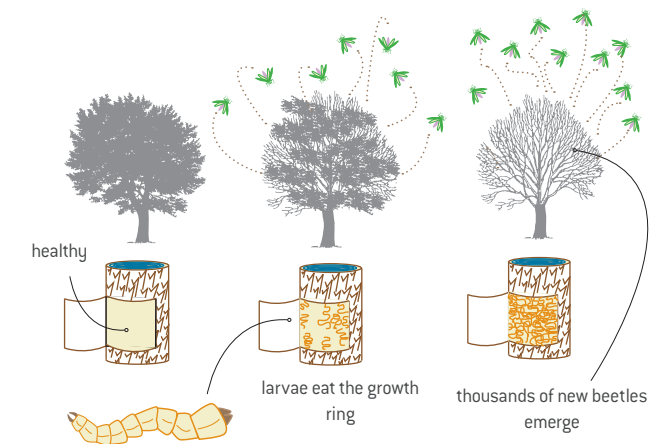

# EMERALD ASH BORER

Adult emerald ash borer

## What Is Emerald Ash Borer?

**The Emerald Ash Borer (EAB)** is an invasive beetle from Asia. It was first discovered in the United States during the summer of 2002 near Detroit, Michigan. EAB has quickly become one of the most destructive and costly forest insects in urban forest history.

EAB larvae feed on the inner bark of ash trees which disrupts the tree's ability to transport water and nutrients. **Once an ash tree is infested, it has almost zero chance of survival. The only way to protect your tree is with treatment.**

A healthy ash tree will transport water through the current year's growth ring. The larvae of the beetles eat the growth rings under the bark. A heavily infested tree can no longer transport water and the top dies. The beetles will move on to the next ash tree.