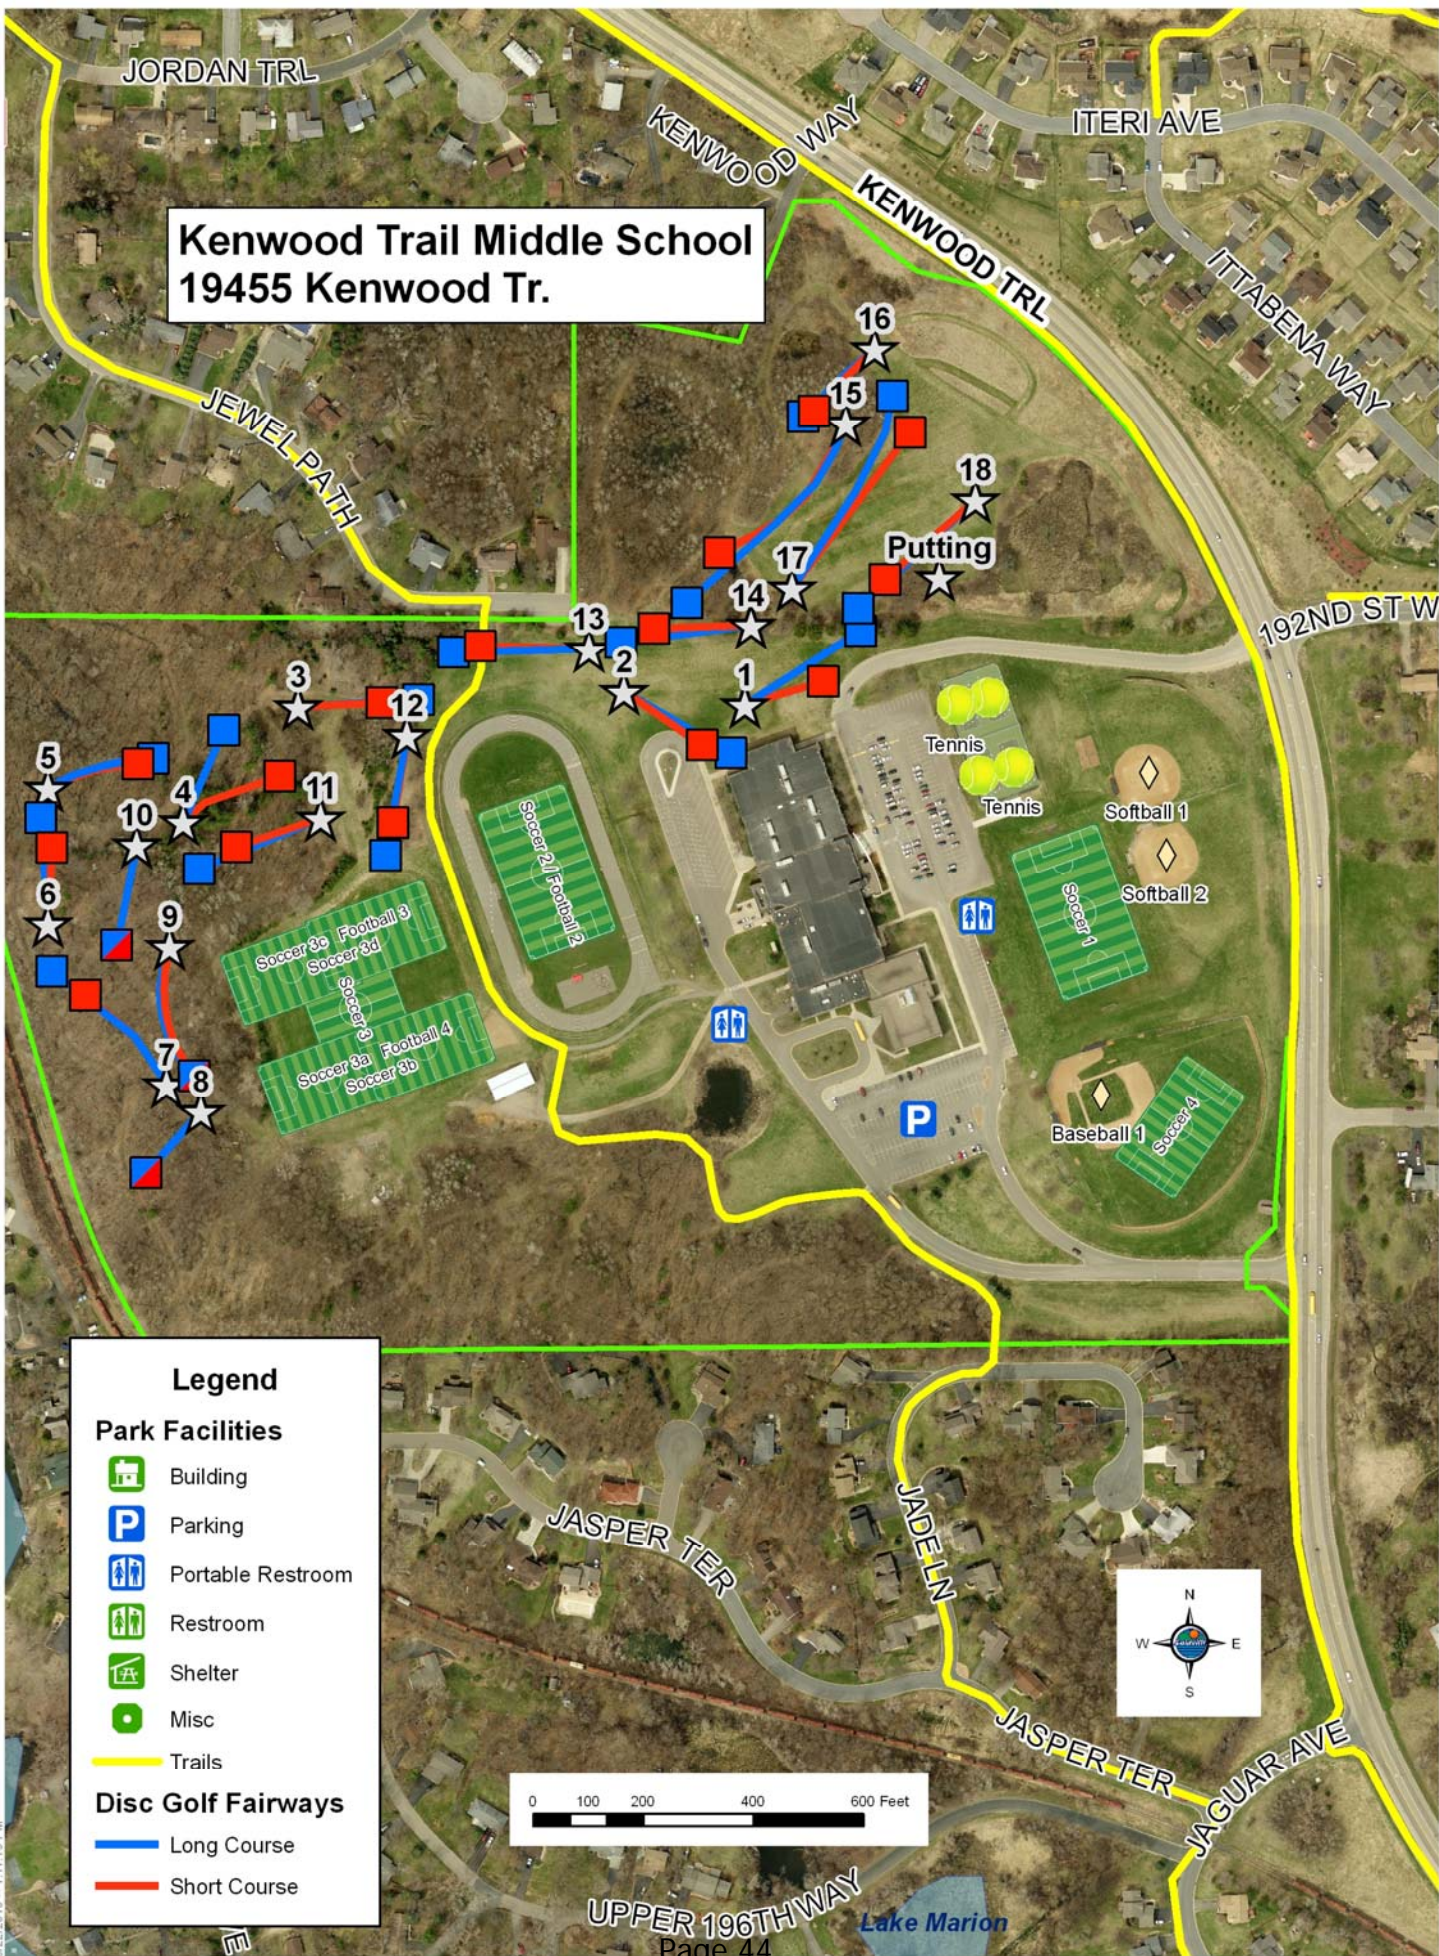

Kenwood Trail Middle School
19455 Kenwood Tr.

Legend

Park Facilities

- Building
- Parking
- Portable Restroom
- Restroom
- Shelter
- Misc
- Trails

Disc Golf Fairways

- Long Course
- Short Course