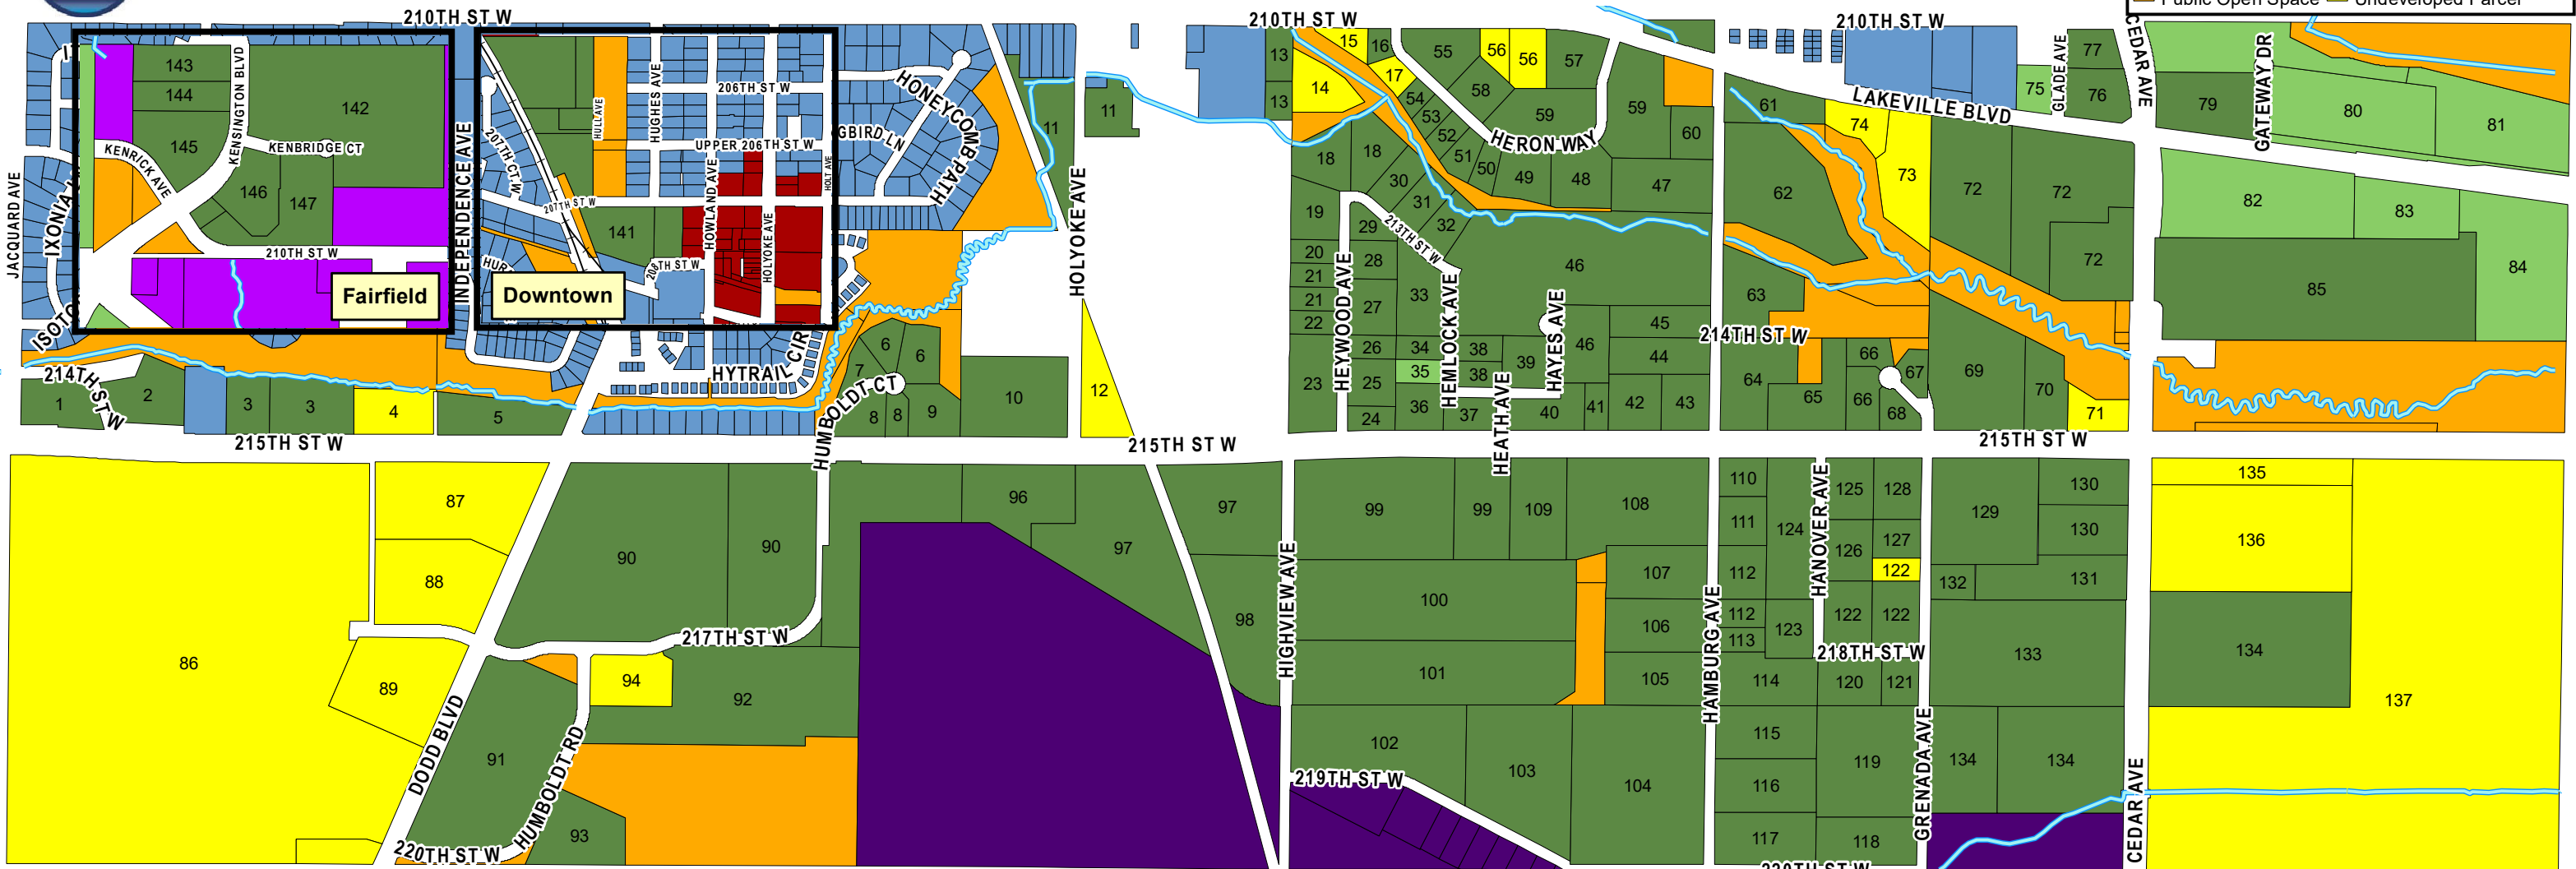

LAKEVILLE INDUSTRIAL PARKS

- Airlake Airport
- Residential
- Developed Parcel
- Undeveloped Commercial
- Public Open Space
- Undeveloped Parcel

AIRLAKE INDUSTRIAL PARK, CREEKSIDE BUSINESS PARK, FAIRFIELD BUSINESS CAMPUS, FIRST PARK LAKEVILLE, & INTERSTATE SOUTH LOGISTICS PARK

- Lakeville Clinic
- Simply Self Storage
- Piston Pete's
- AVAILABLE - 3.29 Acres (G. Warweg)
- Lakeville Dodd Storage
- GCR Tire Center
- Creekside Business Park
- Agape Mechanical, Sherwin Williams
- Dakota Truck
- Midwest Veterinary Supply
- Schmitt & Sons, Inc.
- AVAILABLE - 4.36 Acres (G. Miller)
- Johnson Building/multi-tenant
- AVAILABLE - 2.61 Acres (Airlake Development)
- AVAILABLE - 0.95 Acres (Airlake Development)
- Mainstreet Automotive
- KOMO Construction
- Atlas Specialized Transport
- BTD Manufacturing
- Quality Contour
- Delmar Company
- J&J Enterprises Drywall, Inc.
- Edney Distributing Co.

- AVAILABLE - 7.81 Acres (ABC Lakeville LLC)
- AVAILABLE - 10.24 Acres (WRC Partners)
- AVAILABLE - 9.43 Acres (WRC Partners)
- (Proposed U-Haul location)
- AVAILABLE - 5.19 Acres (Airlake Development)
- AVAILABLE - 12.1 Acres (Fulford Group)
- Imperial Plastics, BTD Manufacturing
- Interstate South Logistics Park - 156 Acres (Scannell Properties)
- (Proposed Scannell spec building)
- Schneiderman's Distribution Center
- QA1 Precision Products, Inc. (future)
- FedEx Freight
- Uponor
- PAE
- Globus Transport, Uponor
- AVAILABLE - 3.69 Acres (WPT Lakeville LP)
- Dick's Sanitation
- Recycle Minnesota
- Boise Cascade
- American Cast Iron Pipe Co.
- Interstate PowerSystems
- Wausau Supply Co.
- Progressive Rail
- Kiehm Construction, Custom Stud, MOR Golf & Utility
- Genpak
- Menasha Packaging Corp